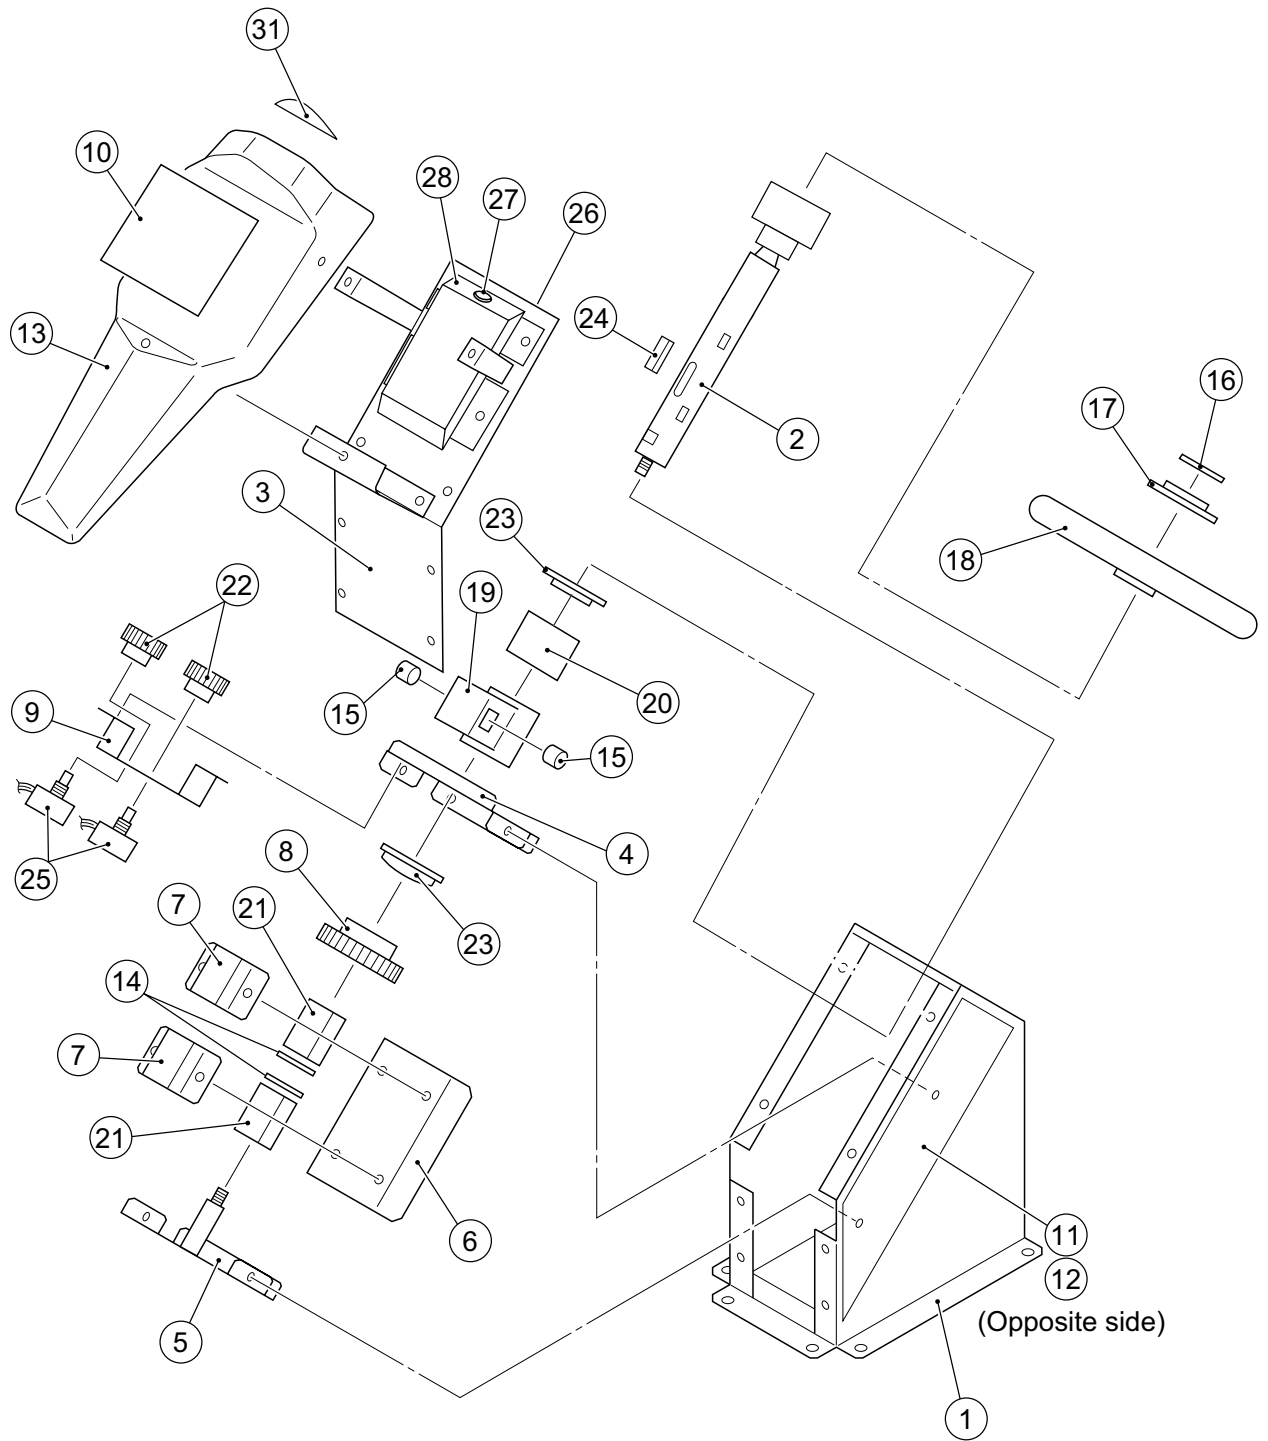

KART DUEL

UPDATE TO PARTS LIST

Please ensure that any parts ordered for the Steering Assembly use the Part Numbers and Descriptions shown on the following pages.

Please keep these pages with the Operators Manual for future use.

Item	Description	Part No
1	Steering Assy Metal Framework	47000278
2	Steering Shaft	47000408
3	Steering Top Cover	47000280
4	Bearing Bracket	47000281
5	Rosta Shaft Bracket	47000282
6	Rosta Support Bracket	47000283
7	Rosta Spring Bracket	47000284
8	56 Tooth Gear (SIS56B-0610F)	47000285
9	Pot Holder Bracket	47000286
10	Number Decal	40000603
11	Steering Side Decal - LHS	40000608
12	Steering Side Decal - RHS	40000609
13	Steering Vac-Form	XKD-699-302
14	Washer - M10	28000198
15	Rubber Block	47000289
16	Namco Embossed Logo	XAD-295-011
17	Steering Wheel Centre Cap	XAD-463-414E
18	Steering Wheel - 10" Mounney - Black Vinyl	88800068
19	Steering Stop Arm (B)	X464-011
20	Shaft Collar	47000409
21	Rosta Spring (DR-S 15x60)	47000296
22	28 Tooth Gear (SIS-28B-0806)	47000292
23	FYH Bearing (SBPF205)	XDD-178-140
24	Woodruff Key (8x7x45)	47000293
25	Steering Potentiometer (EWSUGBF20E13) 270deg	X008-022
26	Motor Stop Explain Decal	40000616
27	Motor Stop Switch	60000015
28	Motor Stop Switch Decal	40000607